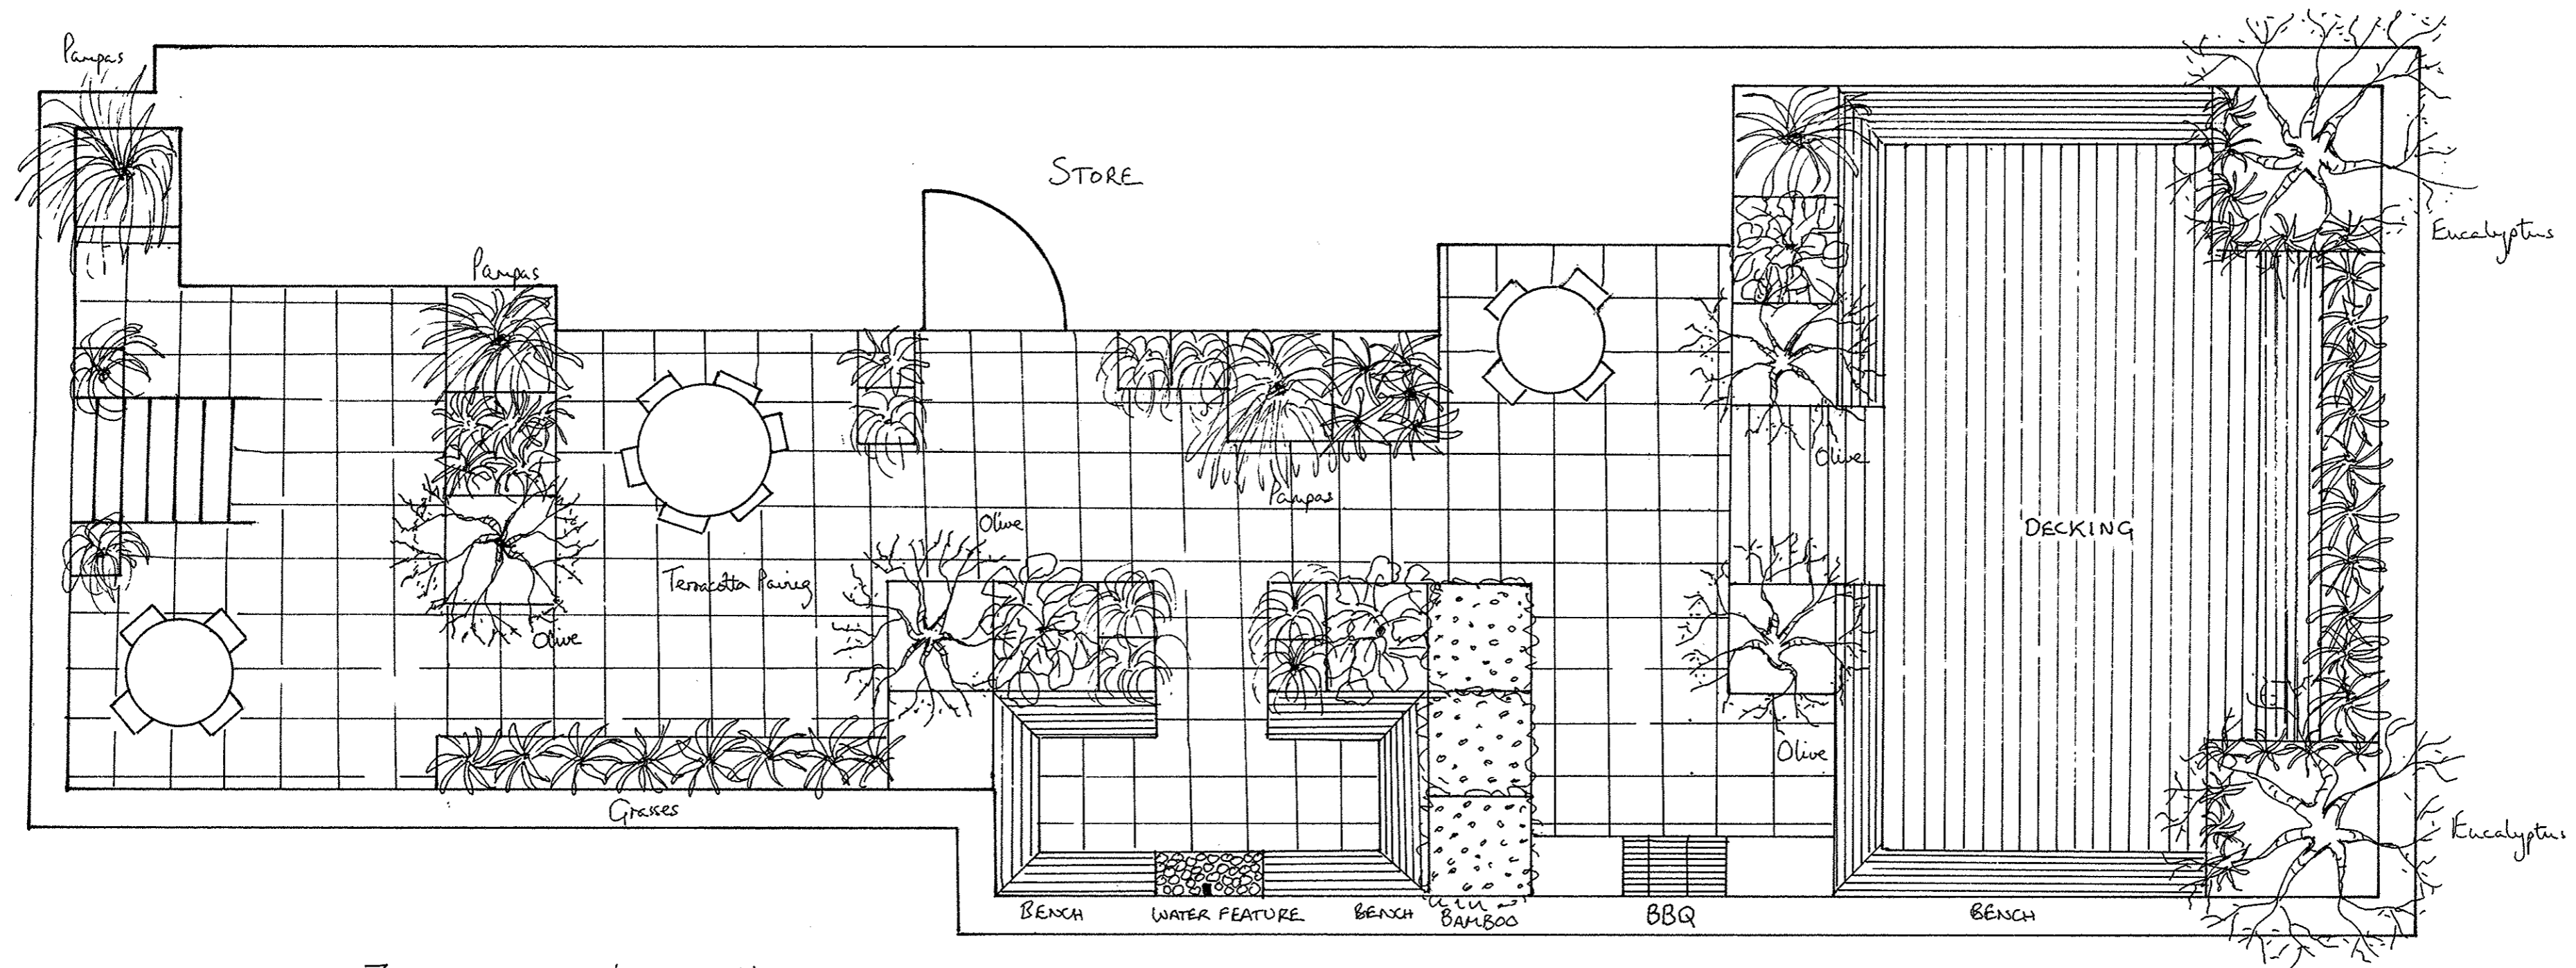

ROOF GARDEN 1:50

Zinc containers: 1m sq. medium  
0.5m sq. tall  
1.5m sq.

LAURA MASON GARDEN DESIGN